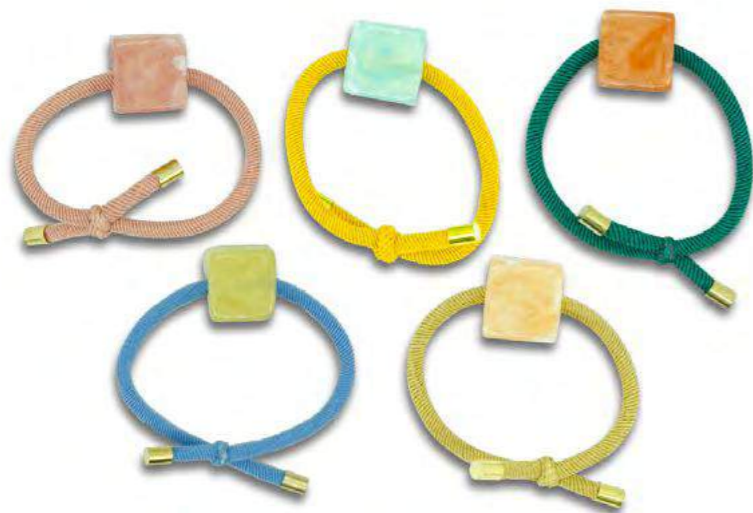

STAR MARBLE HAIR TIE

SHA26

BABY PINK | YELLOW | GREEN
BLUE | BROWN

¥ 900

HEART MARBLE HAIR TIE

SHA27

BABY PINK | YELLOW | GREEN
BLUE | BROWN

¥ 900

CUBE MARBLE HAIR TIE

SHA28

BABY PINK | YELLOW | GREEN
BLUE | BROWN

¥ 900

MARBLE HAIR TIE

SHA29

BABY PINK | YELLOW | GREEN
BLUE | BROWN

¥ 1000