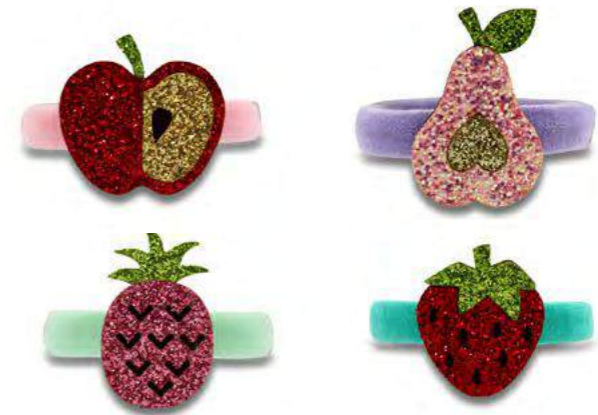

¥ 1000

ORCHID HAIR TIE

SHA5
BABY PINK | MINT | PEACH | PURPLE | YELLOW

¥ 1000

GIGI FLORAL HAIR TIE

SHA6
BABY PINK | LILAC | MINT | NAVY |
ORANGE | PINK | YELLOW

¥ 1000

MILK x SODA

HAIR TIE

SS20 COLLECTION

MINI STAR HAIR TIE
SHA7
GOLD | SILVER | PINK | MULTI
¥ 800

MINI HEART HAIR TIE
SHA8
GOLD | SILVER | PINK | MULTI
¥ 800

MINI FRUIT HAIR TIE
SHA9
APPLE | PEAR
PINEAPPLE | STRAWBERRY
¥ 900